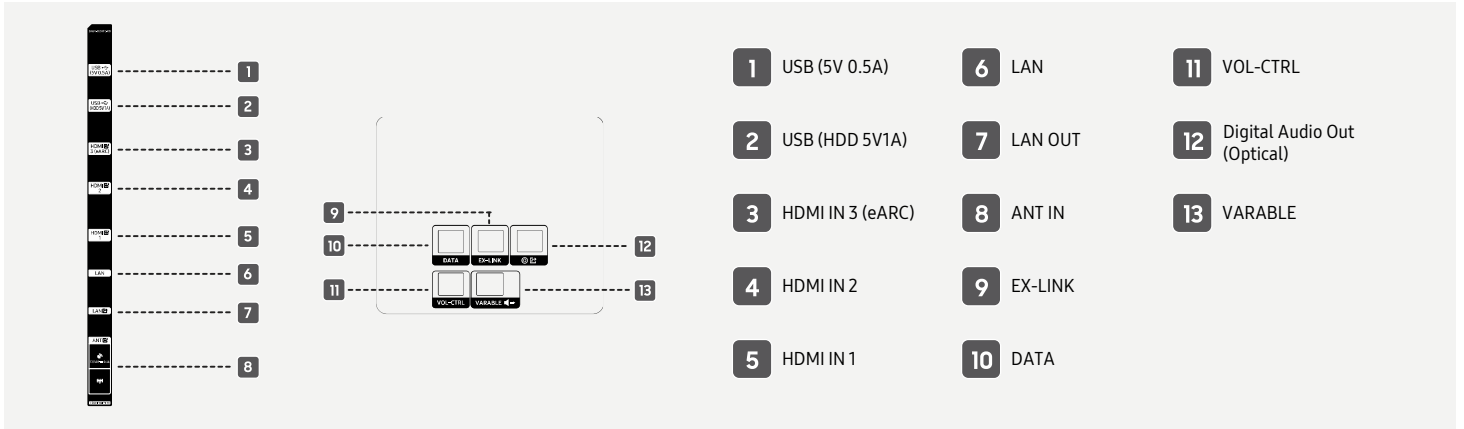

Connectors (North America, Latin America, South East Asia, China)