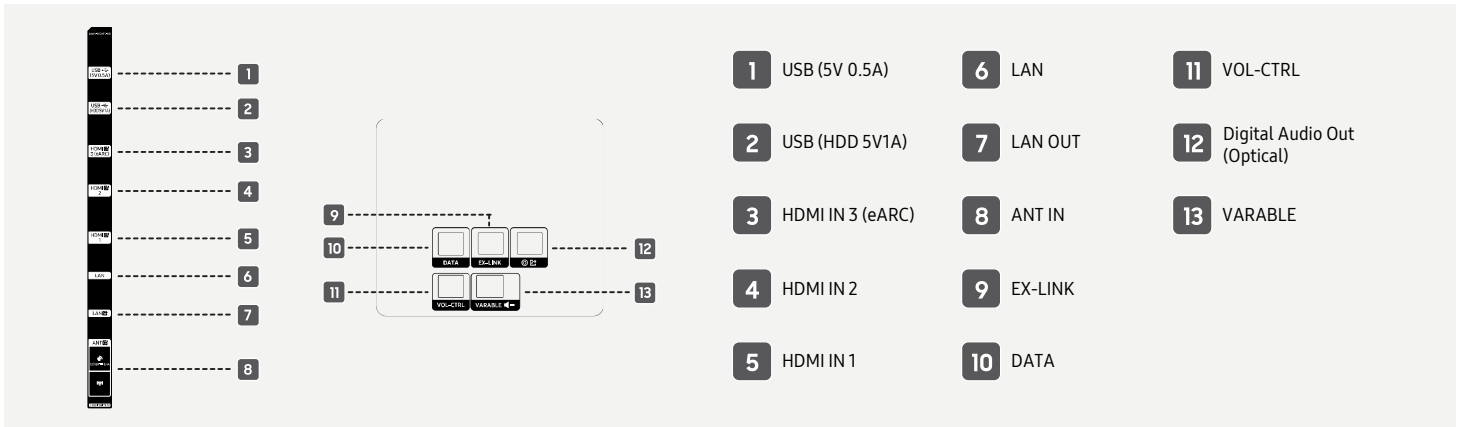

Connectors (Korea)

About Samsung Electronics Co., Ltd.

Samsung Electronics Co., Ltd. inspires the world and shapes the future with transformative ideas and technologies. The company is redefining the worlds of TVs, smartphones, wearable devices, tablets, digital appliances, medical equipment, network systems, and semiconductor and LED solutions. For the latest news, please visit the Samsung Newsroom at news.samsung.com.

Samsung Hospitality Display

For more information about Samsung Smart Signage, visit www.samsung.com/business

Copyright © 2025 Samsung Electronics Co., Ltd. All rights reserved. Samsung is a registered trademark of Samsung Electronics Co., Ltd. Specifications and designs are subject to change without notice. Non-metric weights and measurements are approximate. All data were deemed correct at time of creation. Samsung is not liable for errors or omissions. All brand, product, service names and logos are trademarks and/or registered trademarks of their respective owners and are hereby recognized and acknowledged.

Samsung Electronics Co., Ltd.
129, Samsung-ro, Yeongtong-gu, Suwon-si, Gyeonggi-do, 16677 Republic of Korea