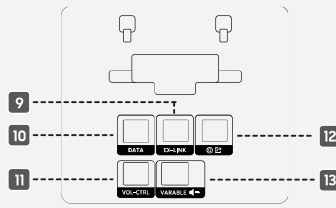

* North America only.

** Figures may vary by region.

Technical drawings

43"

50"

55"

65"

75"

85"

Connectors (Europe, CIS)

- 1
- 2
- 3
- 4
- 5
- 6
- 7
- 8

- 1 USB (5V 0.5A)
- 2 USB (HDD 5V1A)
- 3 HDMI IN 3 (eARC)
- 4 HDMI IN 2
- 5 HDMI IN 1
- 6 LAN
- 7 LAN OUT
- 8 ANT IN
- 9 EX-LINK
- 10 DATA
- 11 VOL-CTRL
- 12 Digital Audio Out (Optical)
- 13 VARIABLE