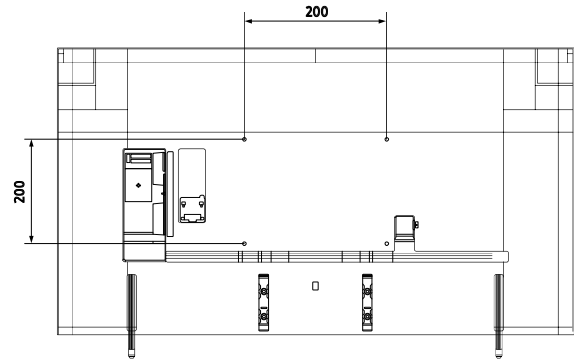

Technical drawings

43"