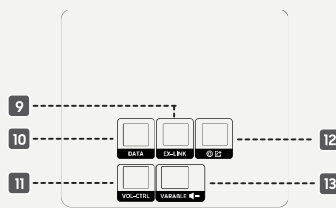

* North America only.

** Figures may vary by region.

Technical drawings

43"

50"

55"

65"

75"

85"

Connectors (Europe, CIS)

- 1
- 2
- 3
- 4
- 5
- 6
- 7
- 8

- 1 USB (5V 0.5A)
- 2 USB (HDD 5V1A)
- 3 HDMI IN 3 (eARC)
- 4 HDMI IN 2
- 5 HDMI IN 1
- 6 LAN
- 7 LAN OUT
- 8 ANT IN
- 9 EX-LINK
- 10 DATA
- 11 VOL-CTRL
- 12 Digital Audio Out (Optical)
- 13 VARIABLE

Connectors (Middle East Asia, South West Asia)

- 1
- 2
- 3
- 4
- 5
- 6
- 7
- 8

- 1 USB (5V 0.5A)
- 2 USB (HDD 5V1A)
- 3 HDMI IN 3 (eARC)
- 4 HDMI IN 2
- 5 HDMI IN 1
- 6 LAN
- 7 LAN OUT
- 8 ANT IN
- 9 EX-LINK
- 10 DATA
- 11 VOL-CTRL
- 12 Digital Audio Out (Optical)
- 13 VARIABLE