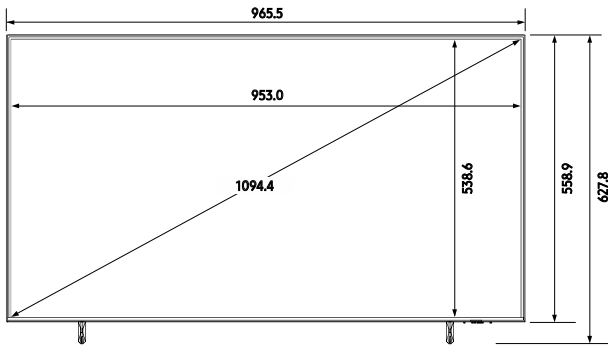

Technical drawings

43"