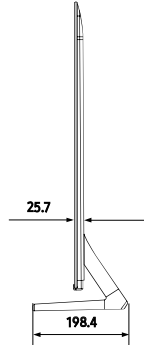

Technical drawings

43"